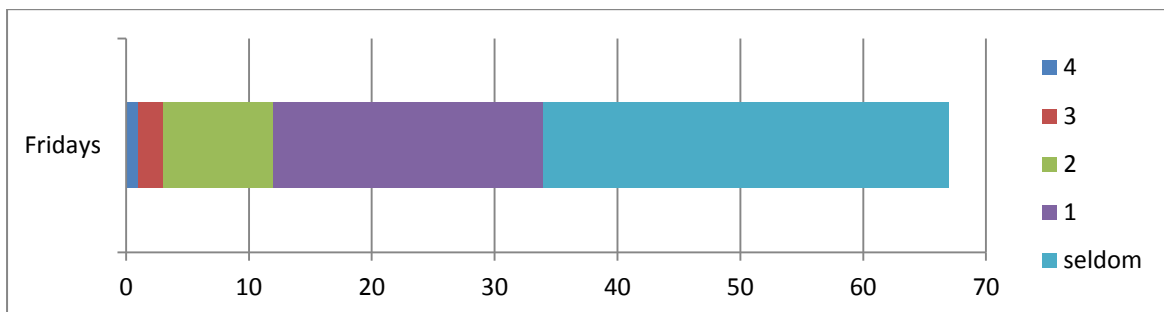

Cambridge Bridge Club Survey April 2015 – Results Summary

This survey was conducted online during April 2105, with all members of Cambridge Bridge Club email groups invited to reply.

85 responses were received – thank you all - but some participants chose not to answer all the questions.

Question 1. For how long have you been a member?

Question 2. How many times a month do you play at Cambridge Bridge Club?
 (answers of “never” are not shown on the chart)

Question 3. How often would you play at Cambridge Bridge Club on a Friday, if it were available?