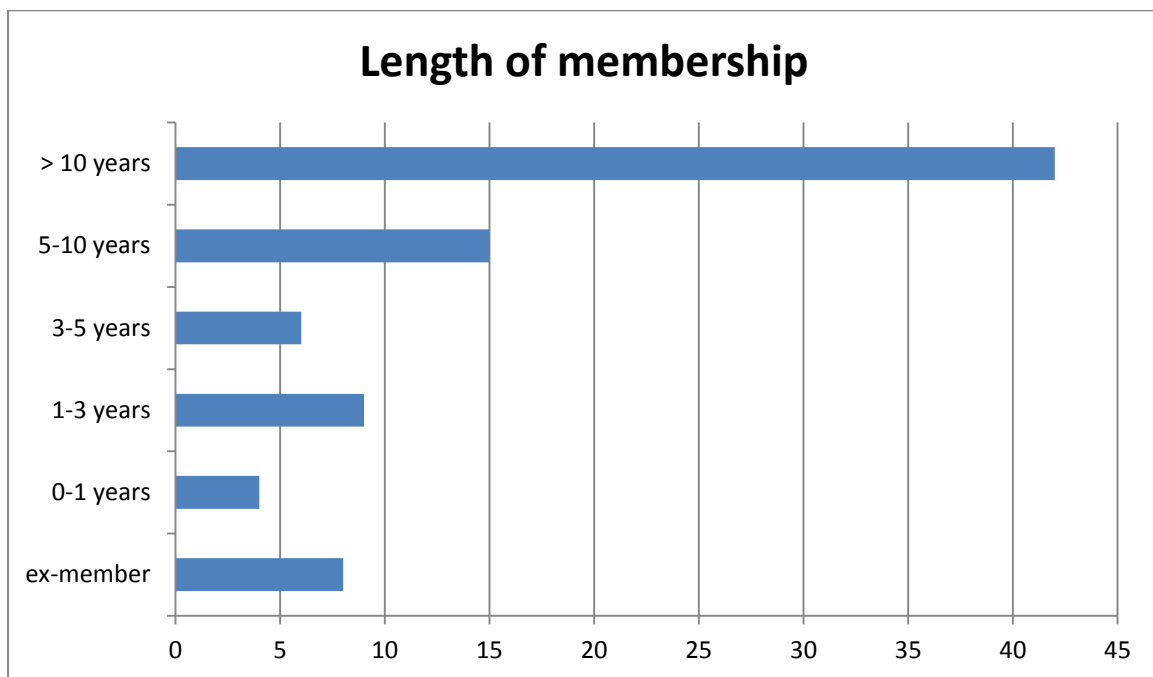

Cambridge Bridge Club Survey April 2015 – Results Summary

This survey was conducted online during April 2105, with all members of Cambridge Bridge Club email groups invited to reply.

85 responses were received – thank you all - but some participants chose not to answer all the questions.

Question 1. For how long have you been a member?

Question 2. How many times a month do you play at Cambridge Bridge Club?
 (answers of “never” are not shown on the chart)

Question 3. How often would you play at Cambridge Bridge Club on a Friday, if it were available?