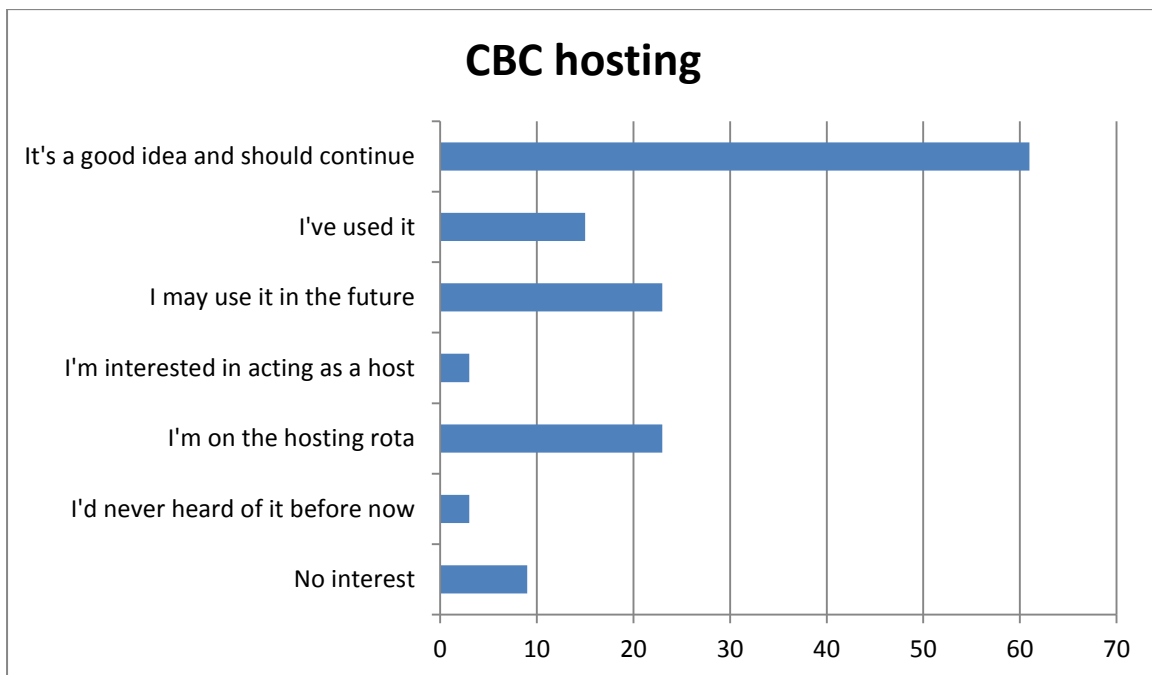

Question 5. What do you think of the CBC hosting system?