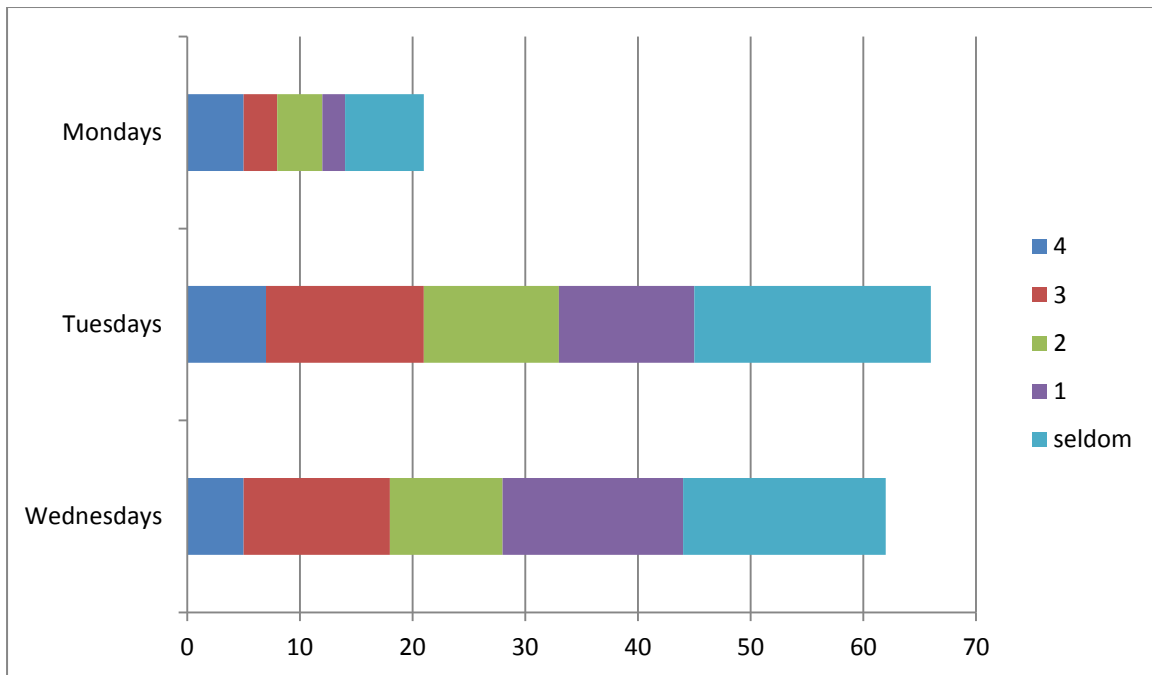

Cambridge Bridge Club Survey April 2015 – Results Summary

This survey was conducted online during April 2105, with all members of Cambridge Bridge Club email groups invited to reply.

85 responses were received – thank you all - but some participants chose not to answer all the questions.

Question 1. For how long have you been a member?

Question 2. How many times a month do you play at Cambridge Bridge Club?
 (answers of “never” are not shown on the chart)

Question 3. How often would you play at Cambridge Bridge Club on a Friday, if it were available?