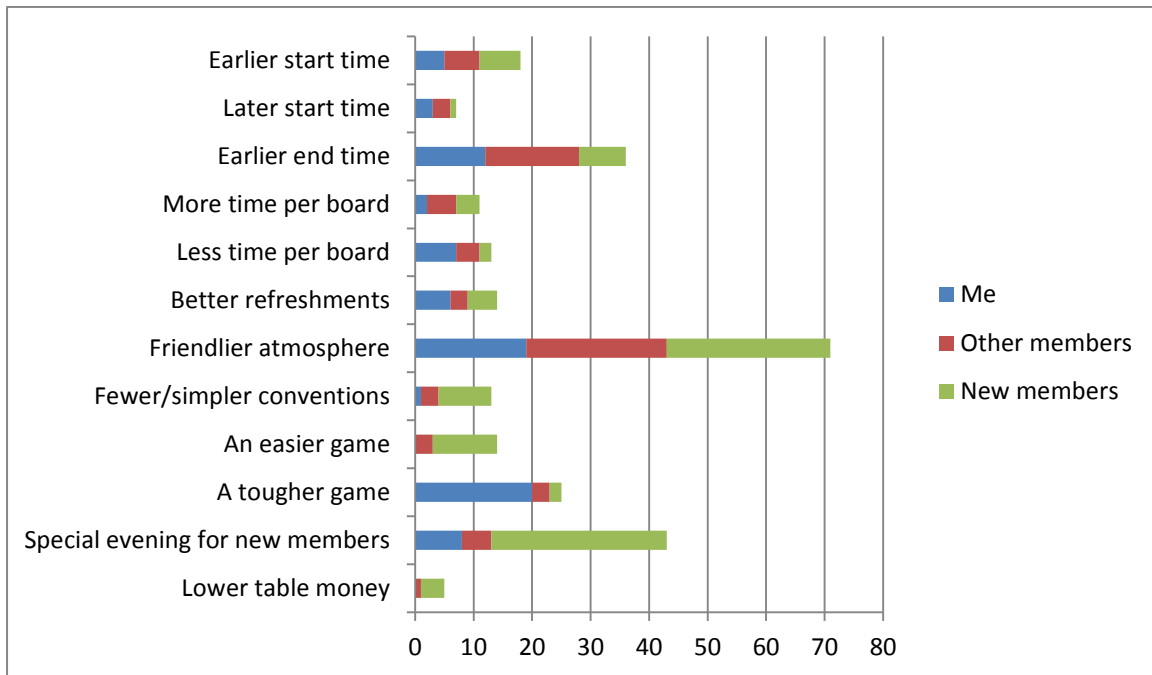

Cambridge Bridge Club Survey April 2015 – Results Summary

This survey was conducted online during April 2105, with all members of Cambridge Bridge Club email groups invited to reply.

85 responses were received – thank you all - but some participants chose not to answer all the questions.

Question 1. For how long have you been a member?

Question 2. How many times a month do you play at Cambridge Bridge Club?
 (answers of “never” are not shown on the chart)

Question 3. How often would you play at Cambridge Bridge Club on a Friday, if it were available?

Question 4. How could we get more members playing more often?

Question 5. What do you think of the CBC hosting system?

Question 6. What are your preferences for the scoring method?
 (answers of "I don't care" have been omitted from the chart)

Question 7. What do you or would you like to look at online?

Question 8. Would you be interested in opportunities to improve your game?

Question 9. What do you like most and least about Cambridge Bridge Club