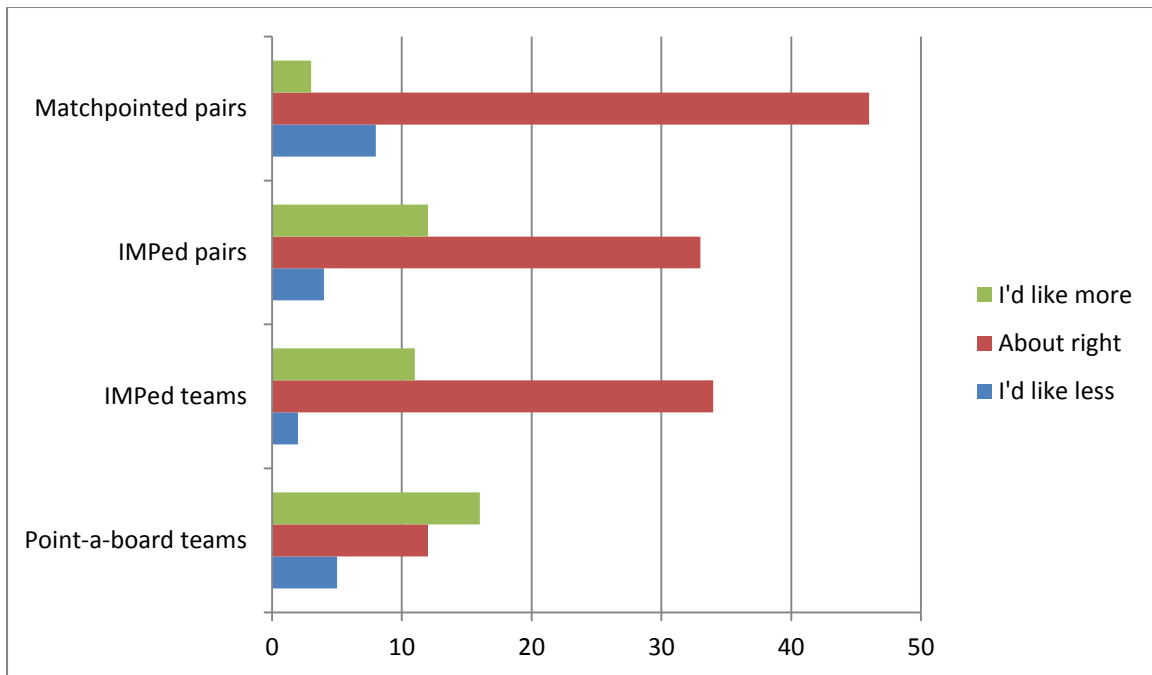

Question 6. What are your preferences for the scoring method?
(answers of "I don't care" have been omitted from the chart)