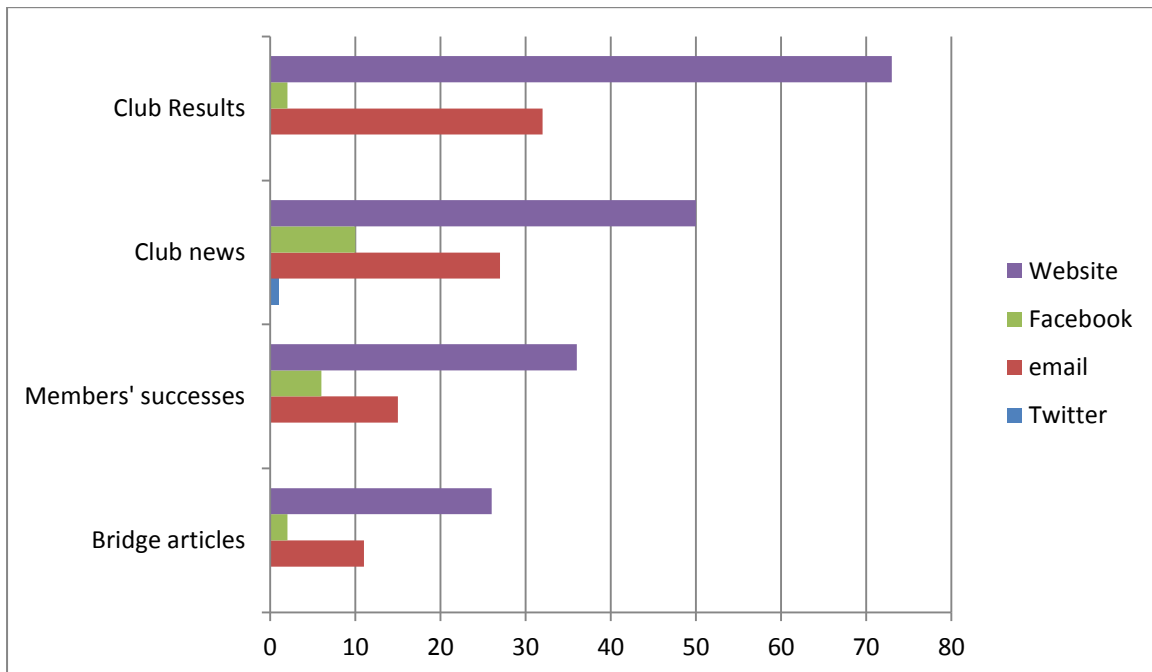

Question 1. For how long have you been a member?

Question 2. How many times a month do you play at Cambridge Bridge Club?
 (answers of “never” are not shown on the chart)

Question 3. How often would you play at Cambridge Bridge Club on a Friday, if it were available?

Question 4. How could we get more members playing more often?

Question 5. What do you think of the CBC hosting system?

Question 6. What are your preferences for the scoring method?
 (answers of "I don't care" have been omitted from the chart)

Question 7. What do you or would you like to look at online?

Question 8. Would you be interested in opportunities to improve your game?

Question 9. What do you like most and least about Cambridge Bridge Club