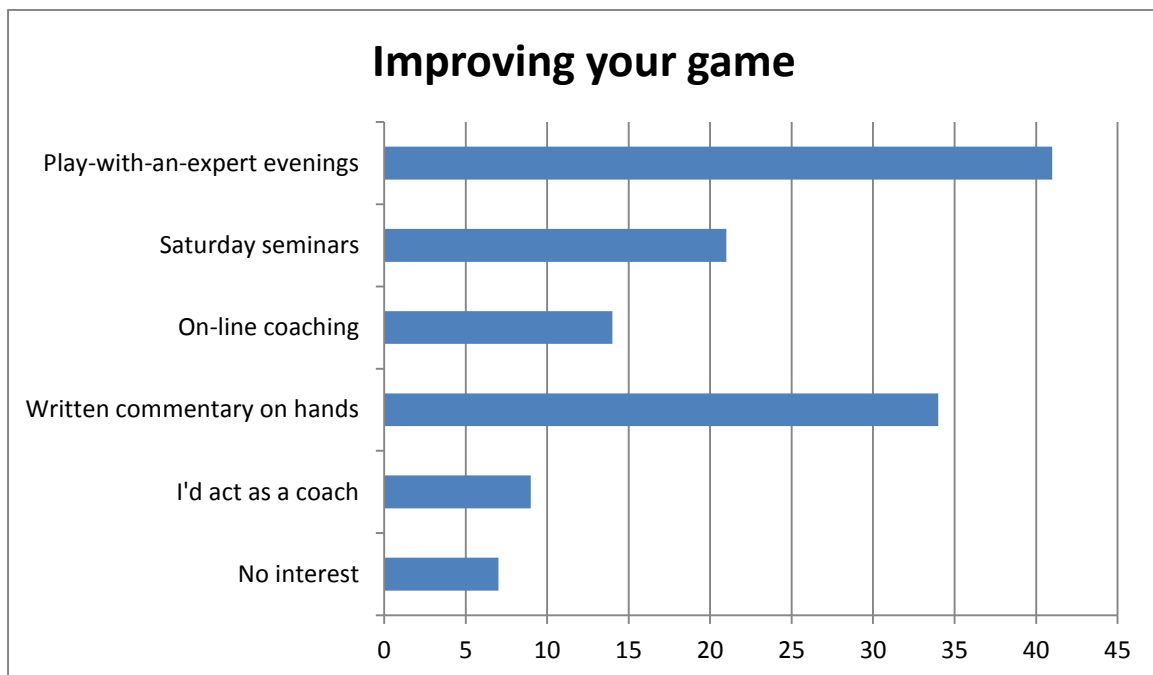

Question 7. What do you or would you like to look at online?

Question 8. Would you be interested in opportunities to improve your game?

Question 9. What do you like most and least about Cambridge Bridge Club